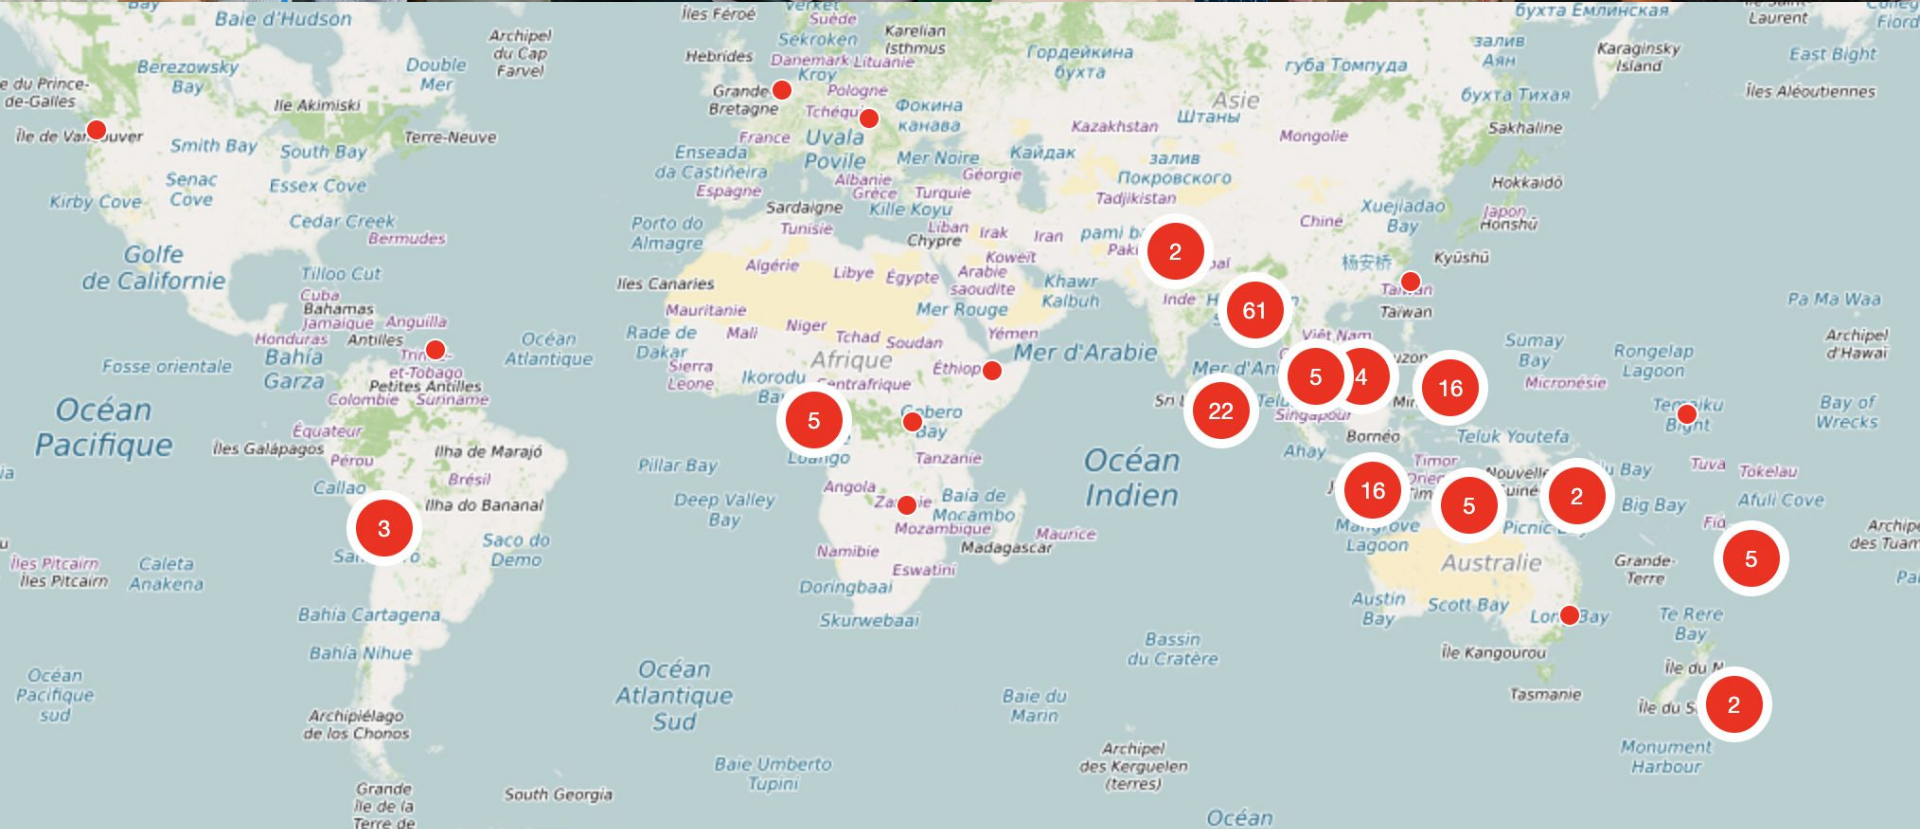

IN COLLABORATION WITH

**Open
Mapping
Hub**

ASIA-PACIFIC

Welcome the Open Mapping Gurus

The Regional Humanitarian Open Mapping Movement

Mikko Tamura

Regional Community Manager

OPEN MAPPING
GURU

IN COLLABORATION WITH
Open Mapping Hub
ASIA-PACIFIC

EMERGENCY MAPPERS NEEDED FOR PAPUA NEW GUINEA EARTHQUAKE

PLEASE DOWNLOAD **MapSwipe** ON YOUR MOBILE PHONE

LOOK FOR: 6.9 MARCH 2024 EARTHQUAKE - EAST SEPIK, PAPUA NEW GUINEA (1)

OPEN MAPPING
GURU

IN COLLABORATION WITH 
Open Mapping Hub
ASIA-PACIFIC

VISIBLE, CONNECTED, EMPOWERED