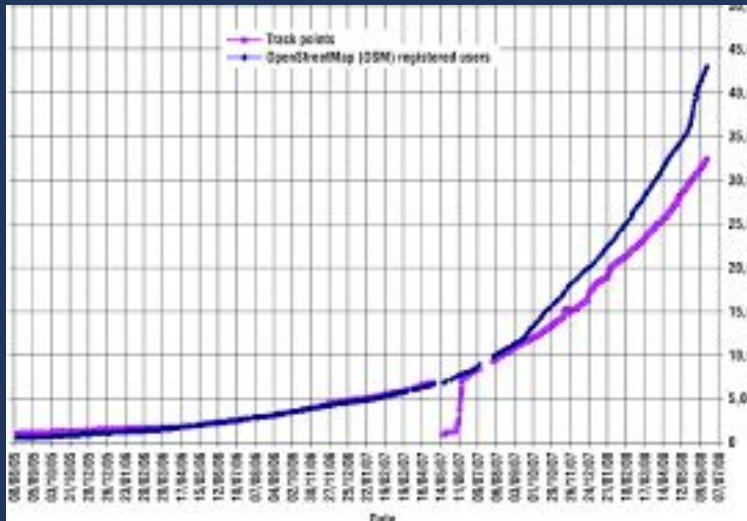

IN COLLABORATION WITH
Open Mapping Hub
ASIA-PACIFIC

EMERGENCY MAPPERS NEEDED FOR PAPUA NEW GUINEA EARTHQUAKE

PLEASE DOWNLOAD **MapSwipe** ON YOUR MOBILE PHONE

LOOK FOR: 6.9 MARCH 2024 EARTHQUAKE - EAST SEPIK, PAPUA NEW GUINEA (1)